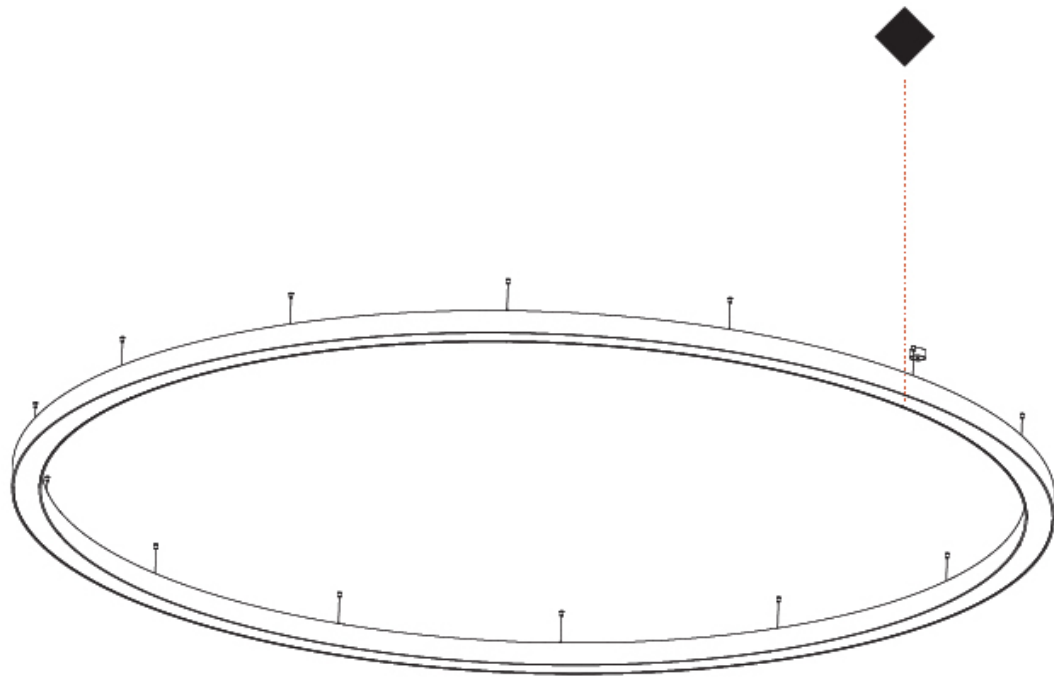

GENERAL

Series: Glorious
 Subseries: Glorious
 Brand: Prolight
 Division: Architectural
 Mounting Type: Suspension
 Mounting Location: Ceiling
 Subcategory: Ambient

PHYSICAL

Shape: Round
 Diameter (mm): 5400
 Diameter (in): 212 ⁵/₈
 Depth (mm): 120
 Depth (in): 4 ³/₄
 Max. Overall Height (mm): 2120
 Max. Overall Height (in): 83 ⁷/₁₆
 Light Distribution: Direct
 Weight (kg): 69.5
 Weight (lbs): 152.9
 Diffuser: PMMA - Opal or Micro-Prism
 Fixture Finish: SSR / BKV / CWI / CRY / HAB / LAG / UFT / ITA / RUA / RUR / MIC / FTG / MYG / TWT / LOD / PUS / FRO / FUP / KIA / POP / BLS / SPG / MEY / GOH / GUM / CHC / COM / ABZ / JAG / OBR / MOS / ROR
 Fixture Material: Aluminum

5100mm 200 ¹³/₁₆"

5400mm 212 ⁵/₈"

A30188-

PROJECT	_____
TYPE	_____
SPECIFIER	_____
QUANTITY	_____
DATE	_____

PROJECT	_____
TYPE	_____
SPECIFIER	_____
QUANTITY	_____
DATE	_____

GLORIOUS SURFACE

A32920-

base number	LED	Color	Finishes
	Dimming	Temperature	(Diamond)