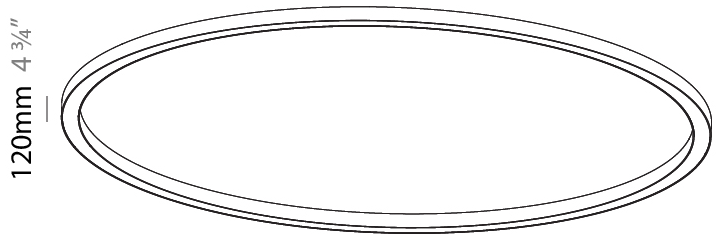

base number	LED	Color	Finishes
	Dimming	Temperature	(Diamond)

1. To build a product code in our configurator select the specify button on the base model # product page
2. To build a manual product code on this datasheet choose from the options listed below in blue font and add the suffix to the base model #

GENERAL

Series: Glorious
Subseries: Glorious
Brand: Prolicht
Division: Architectural
Mounting Type: Surface
Mounting Location: Ceiling

PHYSICAL

Diameter (mm): 5400
Diameter (in): 212 ⁵/₈
Height (mm): 120
Height (in): 4 ³/₄
Light Distribution: Direct
Weight (kg): 68
Weight (lbs): 149.6
Diffuser: PMMA - Opal
Fixture Finish: SSR / BKV / CWI / CRY / HAB / LAG / UFT / ITA / RUA / RUR / MIC / FTG / MYG / TWT / LOD / PUS / FRO / FUP / KIA / POP / BLS / SPG / MEY / GOH / GUM / CHC / COM / ABZ / JAG / OBR / MOS / ROR
Fixture Material: Aluminum

ELECTRICAL

Lamp Type: LED (Zhaga Standard)
Input Wattage (W): 280
Total Output Wattage (W): 224 / 179.2 (3500K)
Dimming: Non-Dimming / Phase Dimming (120Vac only) / 0-10V Dimming
Driver Included: Yes
Driver Location: Integrated
Driver Type: Constant Current - 120 / 277Vac
Driver Class: Class 2
Input Voltage (V): 120 - 277
Constant Current (MA): 350 / 800 (3500K)

LED

Color Temperature (°K): 3000 / 3500 / 4000
Max. Delivered Lumen (lm): 25840 / 26754 / 27300
CRI: >80 CRI
Efficiency (%): 65
Lamp Life (hrs): 50000

OPTICAL

RATINGS AND CERTIFICATIONS

Certified By: Certified for North American Standards
IP rating: IP20

Ø 5100mm 200 ¹³/₁₆"

Ø 5400mm 212 ⁵/₈"