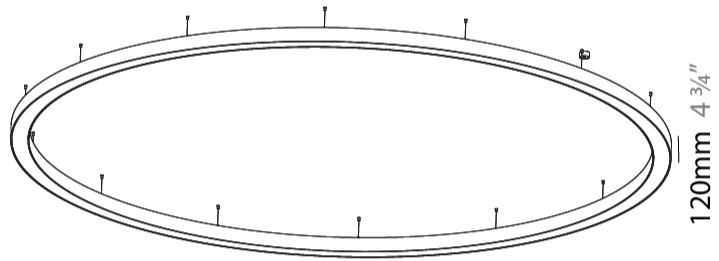

GENERAL

Series: Glorious
 Subseries: Glorious
 Brand: Prolight
 Division: Architectural
 Mounting Type: Suspension
 Mounting Location: Ceiling
 Subcategory: Ambient

PHYSICAL

Shape: Round
 Diameter (mm): 5400
 Diameter (in): 212 ⁵/₈
 Depth (mm): 120
 Depth (in): 4 ³/₄
 Max. Overall Height (mm): 2120
 Max. Overall Height (in): 83 ⁷/₁₆
 Light Distribution: Direct
 Weight (kg): 69.5
 Weight (lbs): 152.9
 Diffuser: PMMA - Opal or Micro-Prism
 Fixture Finish: SSR / BKV / CWI / CRY / HAB / LAG / UFT / ITA / RUA / RUR / MIC / FTG / MYG / TWT / LOD / PUS / FRO / FUP / KIA / POP / BLS / SPG / MEY / GOH / GUM / CHC / COM / ABZ / JAG / OBR / MOS / ROR
 Fixture Material: Aluminum

5100mm 200 ¹³/₁₆"

5400mm 212 ⁵/₈"

A30188-

PROJECT	_____
TYPE	_____
SPECIFIER	_____
QUANTITY	_____
DATE	_____

PROJECT	_____
TYPE	_____
SPECIFIER	_____
QUANTITY	_____
DATE	_____

GLORIOUS SURFACE

A32920-

base number	LED	Color	Finishes
	Dimming	Temperature	(Diamond)

GENERAL

Series: Glorious
 Subseries: Glorious
 Brand: Prolicht
 Division: Architectural
 Mounting Type: Surface
 Mounting Location: Ceiling

PHYSICAL

Diameter (mm): 5400
 Diameter (in): 212 ⁵/₈
 Height (mm): 120
 Height (in): 4 ³/₄
 Light Distribution: Direct
 Weight (kg): 68
 Weight (lbs): 149.6
 Diffuser: PMMA - Opal
 Fixture Finish: SSR / BKV / CWI / CRY / HAB / LAG / UFT / ITA / RUA / RUR / MIC / FTG / MYG / TWT / LOD / PUS / FRO / FUP / KIA / POP / BLS / SPG / MEY / GOH / GUM / CHC / COM / ABZ / JAG / OBR / MOS / ROR
 Fixture Material: Aluminum

Ø 5100mm 200 ¹³/₁₆"

Ø 5400mm 212 ⁵/₈"

A32920-

PROJECT

TYPE

SPECIFIER

QUANTITY

DATE